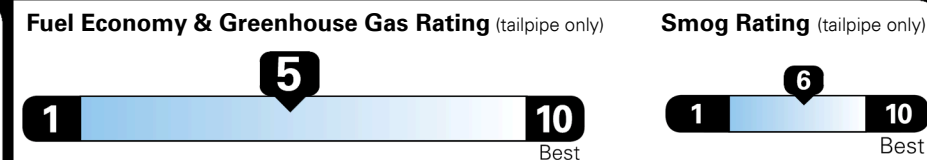

MotorWeek's 2017 Driver's Choice Award For Best Small Utility

EPA DOT Fuel Economy and Environment

Gasoline Vehicle

Fuel Economy

25 MPG
combined city/hwy

24 MPG
city

28 MPG
highway

4.0 gallons per 100 miles

Small SUVs range from 18 to 34 MPG. The best vehicle rates 136 MPGe.

You spend $250
more in fuel costs over 5 years compared to the average new vehicle.

Annual fuel cost $1,450