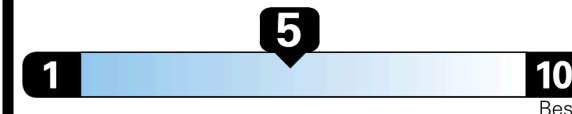

EPA DOT Fuel Economy and Environment

Gasoline Vehicle

Fuel Economy
26 MPG combined city/hwy
24 MPG city
29 MPG highway
3.8 gallons per 100 miles
Small SUVs range from 14 to 129 MPG. The best vehicle rates 142 MPGe.

You spend $250 more in fuel costs over 5 years compared to the average new vehicle.

Annual fuel cost $1,350

Fuel Economy & Greenhouse Gas Rating (tailpipe only)