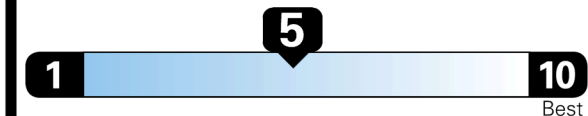

2021 Insurance Institute for Highway Safety
TOP SAFETY PICK+

EPA DOT Fuel Economy and Environment

Gasoline Vehicle

Fuel Economy

26 MPG
 combined city/hwy

24 MPG
 city

29 MPG
 highway

3.8 gallons per 100 miles

Small SUVs range from 16 to 125 MPG. The best vehicle rates 142 MPGe.

You spend \$250
 more in fuel costs over 5 years compared to the average new vehicle.

Annual fuel cost \$1,350

Fuel Economy & Greenhouse Gas Rating (tailpipe only)