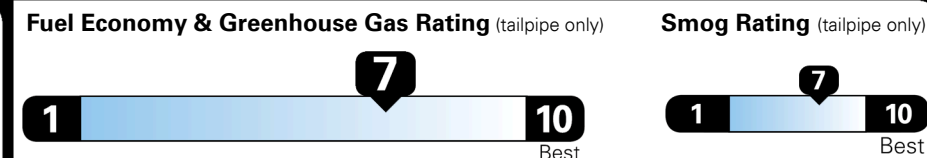

Inland Freight & Handling : \$1,335.00
Total Price : **\$41,704.00**

The all-purpose hybrid SUV.
Now with Bluelink+ Connected Services.

EPA DOT Fuel Economy and Environment

Gasoline Vehicle

Fuel Economy

37 MPG
combined city/hwy

37 city 36 highway

2.7 gallons per 100 miles

Small SUVs range from 14 to 123 MPG. The best vehicle rates 140 MPGe.

You save \$2,500
in fuel costs over 5 years compared to the average new vehicle.

Annual fuel cost \$1,450