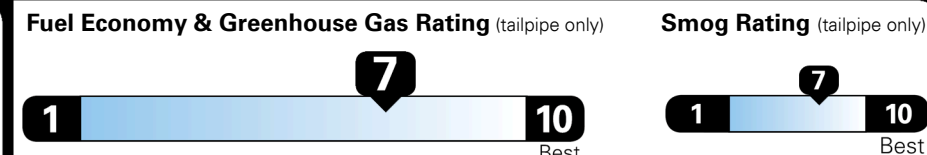

EPA DOT Fuel Economy and Environment

Gasoline Vehicle

Fuel Economy

34 MPG
combined city/hwy

30 MPG
city

40 MPG
highway

2.9 gallons per 100 miles

Midsized Cars range from 15 to 132 MPG. The best vehicle rates 132 MPGe.

You save $1,500
in fuel costs over 5 years compared to the average new vehicle.

Annual fuel cost
$1,300